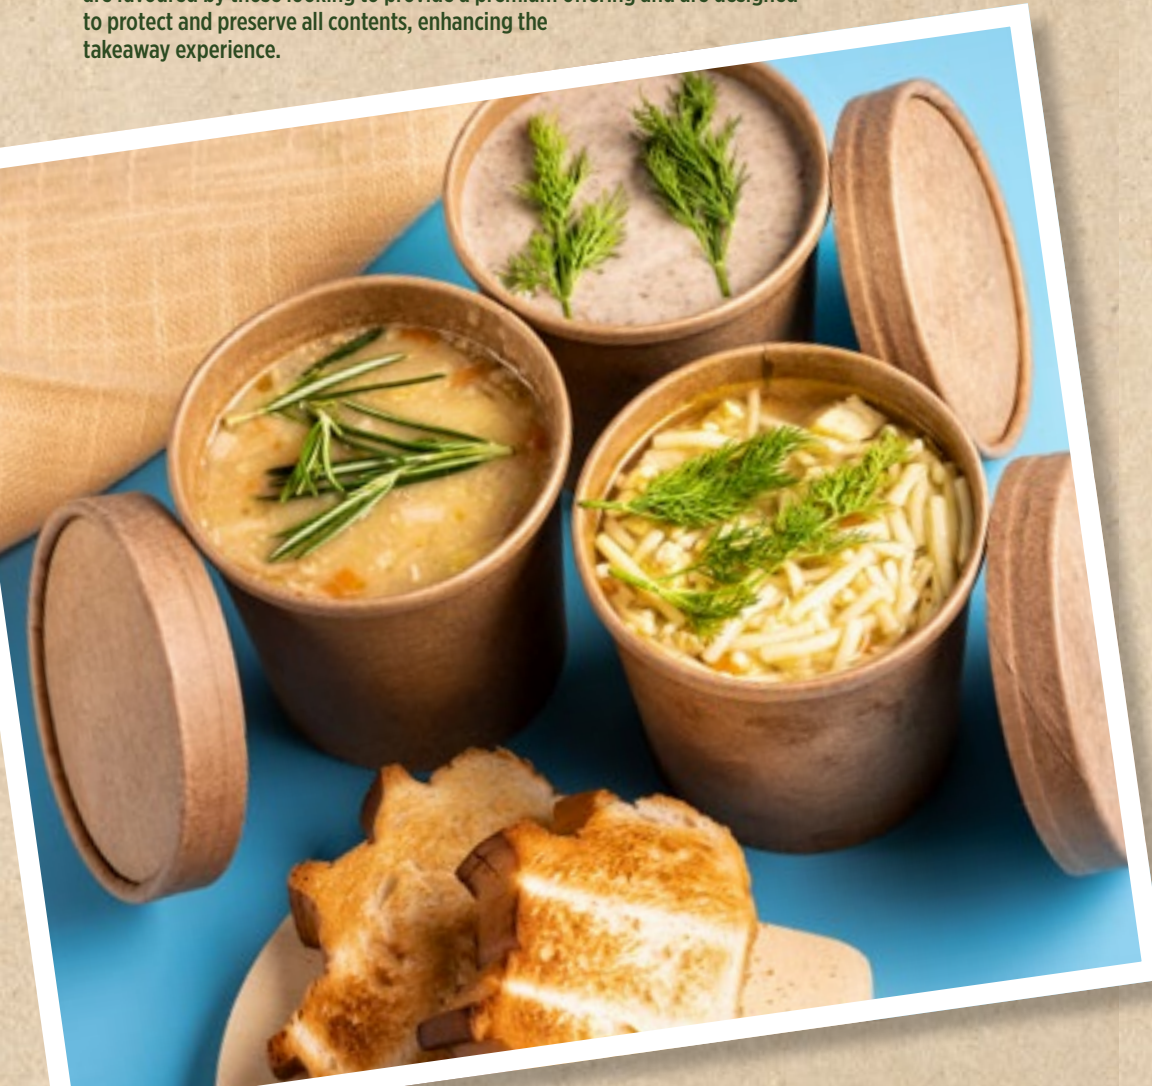

FOOD ON THE GO

For those looking for an exhaustive choice of food 'to go' containers, the search stops here. We have a full range of soup cups and lids, noodle boxes, salad bowls and lids, containers, boxes, soufflé pots and plates in our Grab & Go collection. Our eco-friendly kraft boxes and containers are favoured by those looking to provide a premium offering and are designed to protect and preserve all contents, enhancing the takeaway experience.